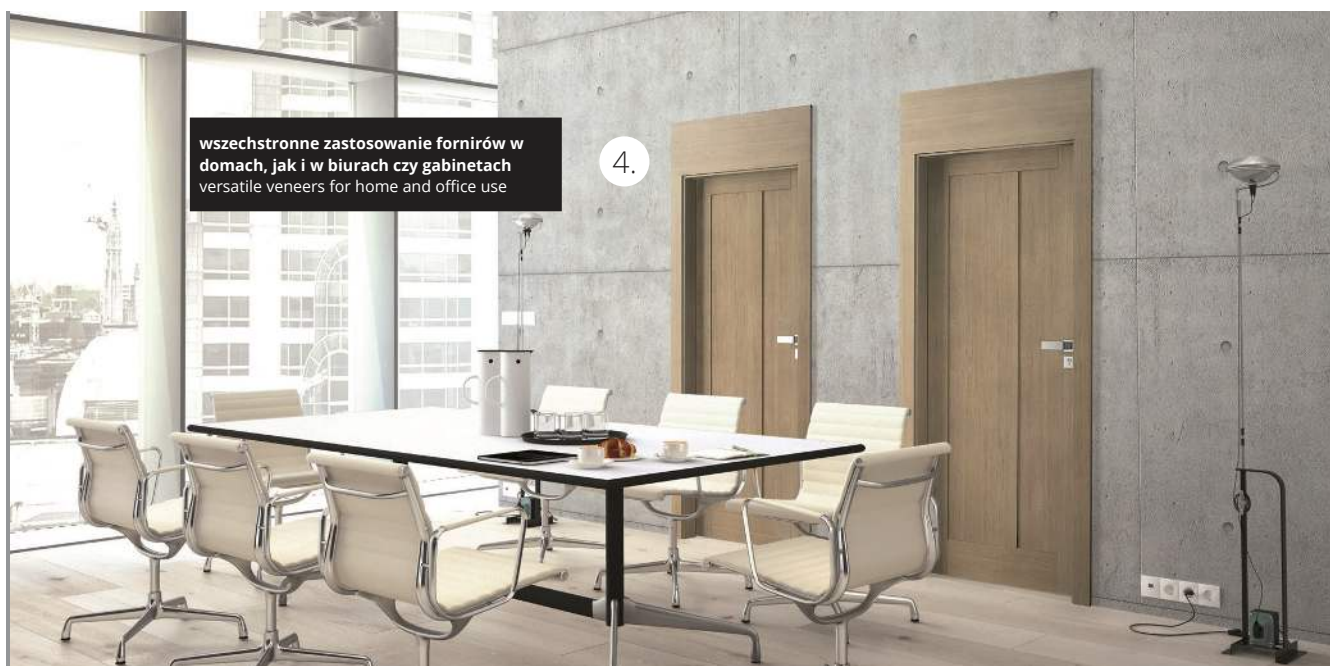

1. Drzwi DECO LUX, wzór 00, kolor 390 orzech naturalny / DECO LUX door, model 00, colour 390 natural walnut
2. Drzwi SEMPRE LUX, wzór V1SP, kolor 421 cappuccino / SEMPRE LUX doors, model V1SP, colour 421 cappuccino
3. Drzwi ESPINA, wzór W03, kolor 473 kastano mat / ESPINA doors, model W03, colour 473 castano matt
4. Drzwi FORTIMO LUX, wzór W03, kolor 334 dąb europejski / Doors FORTIMO LUX, model W03, colour 334 european oak