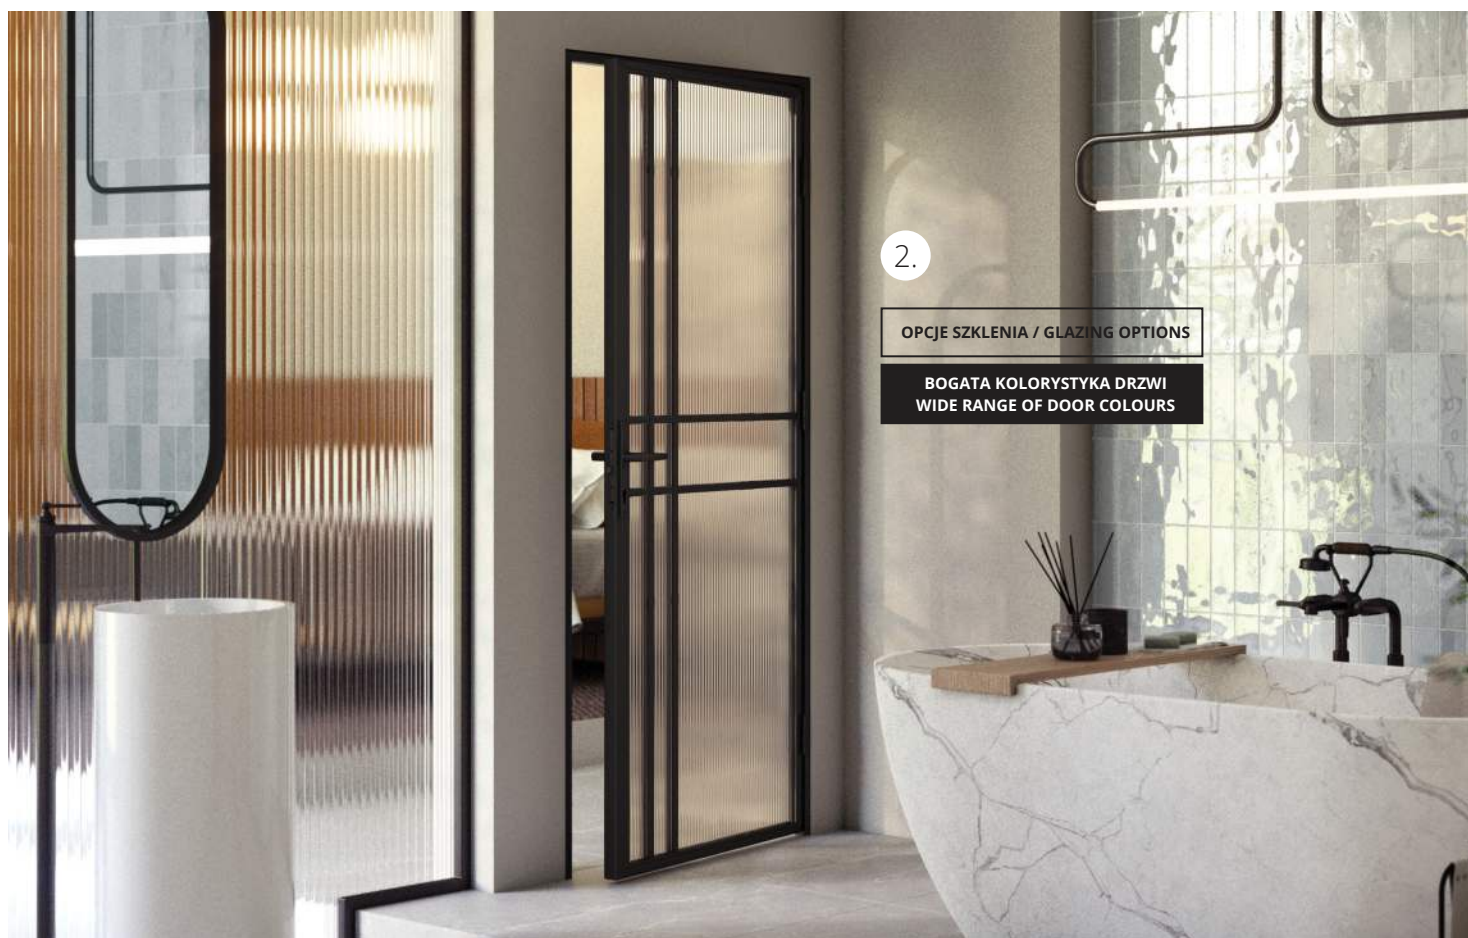

2.

OPCJE SZKLENIA / GLAZING OPTIONS

BOGATA KOLORYSTYKA DRZWI
WIDE RANGE OF DOOR COLOURS

1. Drzwi GALIO, wzór S5, kolor 0S5 kaszmir struktura / GALIO doors, model S5, colour 0S5 cashmere structure

2. Drzwi STALIO, wzór S9, kolor 0S2 RAL 9005 struktura / STALIO doors, model S9, colour 0S2 RAL 9005 structure